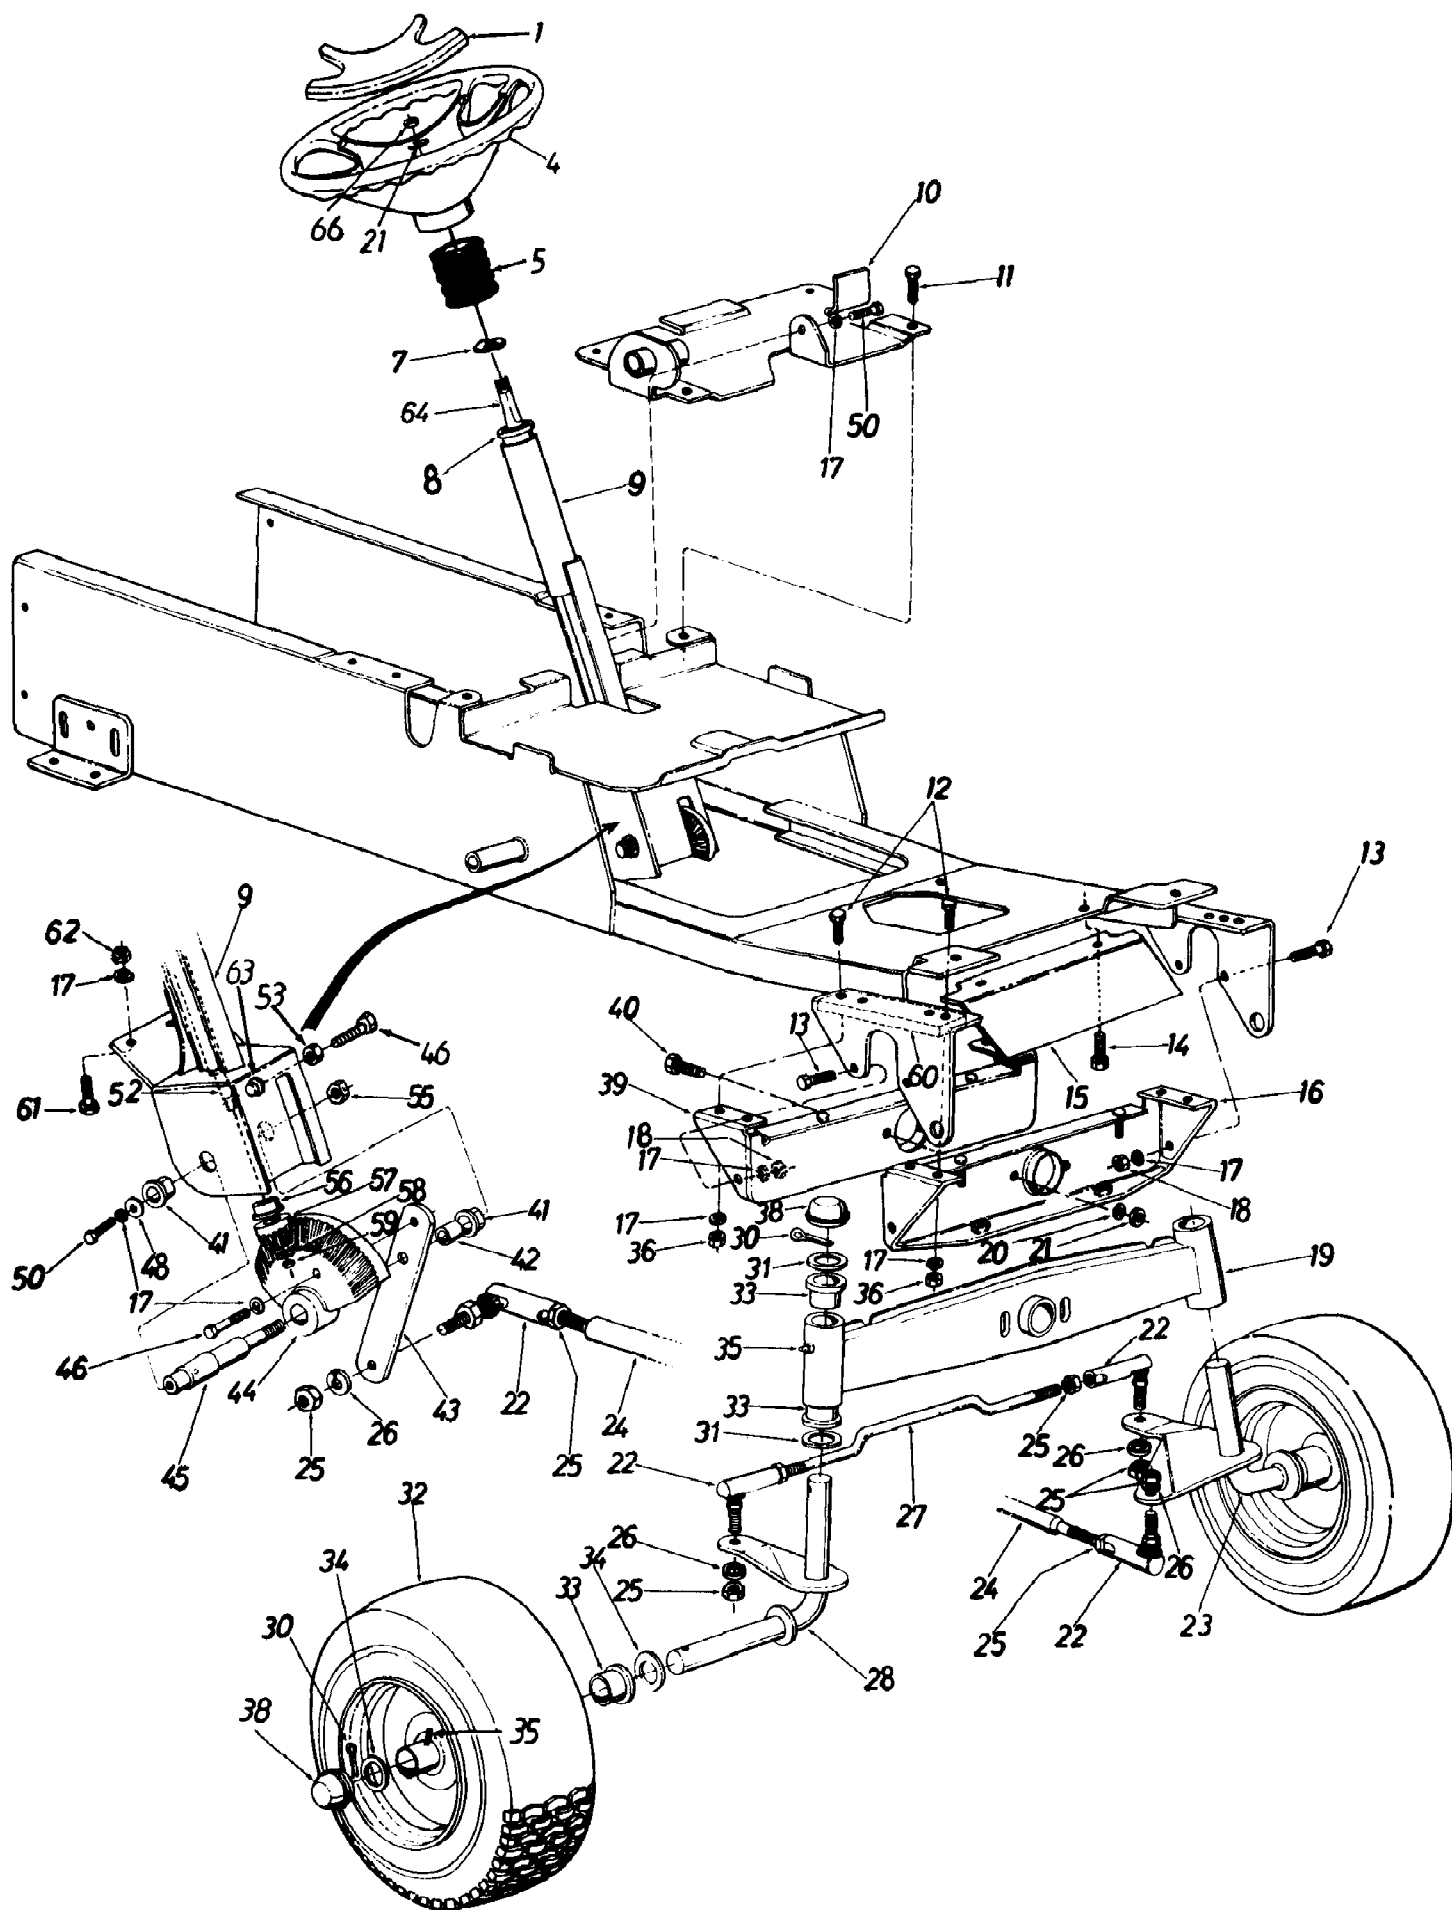

145-992-190 Garden Tractor GT-1855 (1995)
Steering Assembly

Page 22 of 25

Ref #	Part Number	Qty	S/P/F	Description
1	731-1509	1	S	Steering Wheel Insert
?2	712-0237	1	S	Hex Cent. L-Nut 5/16-24 Thd.
?3	736-0242	1	/P	Bell-Wash. 5/16" I.D.
4	631-0019	1		Steering Wheel
5	731-0954	1	S	Steering Bellow
7	736-0174	1	/P	Wave Wash. .660" I.D. x .88" O.D.
8	741-0138	1		Ball Brg. .63" I.D. x 1.38" O.D.
9	13515	1	S	Steering Column Ass'y.
10	13586	1	S	Dash Panel Base Plate Ass'y.
11	710-0623	1	/P	Hex Self-Tap Scr. 3/8-16 x .75" Lg.
12	710-0344	1	/P/F	Hex Bolt 3/8-16 x 1.50" Lg.
13	710-0253	1	S/F	Hex Bolt 3/8-16 x 1.00" Lg.
14	710-0502A	1	/P	Hex Wash. S.F. Tap Scr. 3/8-16 x 1.25" Lg.
15	783-0113	1		Dust Shield
16	13032	1		Front Pivot Brkt. Ass'y.
17	736-0169	1	S/F	L-Wash. 3/8" I.D.
18	712-0798	1	/P/F	Hex Nut 3/8-16 Thd.
19	13008	1		Pivot Bar Ass'y.
20	736-0219	1	S/F	Bell-Wash. 3/8" I.D.
21	712-0375	1	/P/F	Hex Cent. L-Nut 3/8-16 Thd.
22	723-0179	1	S	Drag Link End
23	13001	1		Axle Ass'y. - L.H.
24	747-0294	1		Drag Link
25	712-0922	1	/P	Hex Nut 1/2-20 Thd.
26	736-0921	1	S/F	L-Wash. 1/2" I.D.
27	747-0279	1		Tie Rod
28	13002	1		Axle Ass'y. - R.H.
30	714-0142	1	/P/F	Cotter Pin 3/16" Dia. x 1.50" Lg.
31	736-0259	1	S	FI-Wash. 1.00" I.D. x 1.62" O.D.
32	734-1221	1		Front Wheel Ass'y. Comp.
	734-0787A	1		Front Wheel Rim Only
	734-0294	1	/P	Front Wheel Tire Only
	734-0255	1	S	Air Valve
33	731-0374	1	S	Flange Brg. 1" I.D.
34	736-0259	1	S	FI-Wash. 1" I.D. x 1.25" O.D.
35	737-0280	1	S	Grease Fitting
36	712-0798	1	/P/F	Hex Nut 3/8-16 Thd.
38	731-0349	1	S	Dust Cover
39	683-0047	1	S	Rear Pivot Brkt. Ass'y.
40	710-0937	1	S/F	Hex Bolt 3/8-16 x 2.50" Lg.
41	741-0199	1	S	Flange Brg. w/Flats .753" I.D.
42	750-0333	1		Steering Gear Shaft Spacer
43	13132	1		Steering Arm
44	748-0238	1	S	Bevel Gear
45	738-0342	1	S	Steering Gear Shaft
46	710-0344	1	/P/F	Hex Bolt 3/8-16 x 1.50" Lg.
48	736-0133	1	S	FI-Wash. .406" I.D. x 1.25" O.D.
50	710-0216	1	/P/F	Hex Bolt 3/8-16 x .75" Lg.
52	738-0702	1		Steering Shaft
53	712-0342	1	/P	Hex Jam Nut 3/8-16 Thd.
55	712-0200A	1	/P	Hex Ins. L-Nut 1/2-20 Thd.
56	748-0227A	1	S	Hex Flange Brg. .630 I.D.
57	748-0237