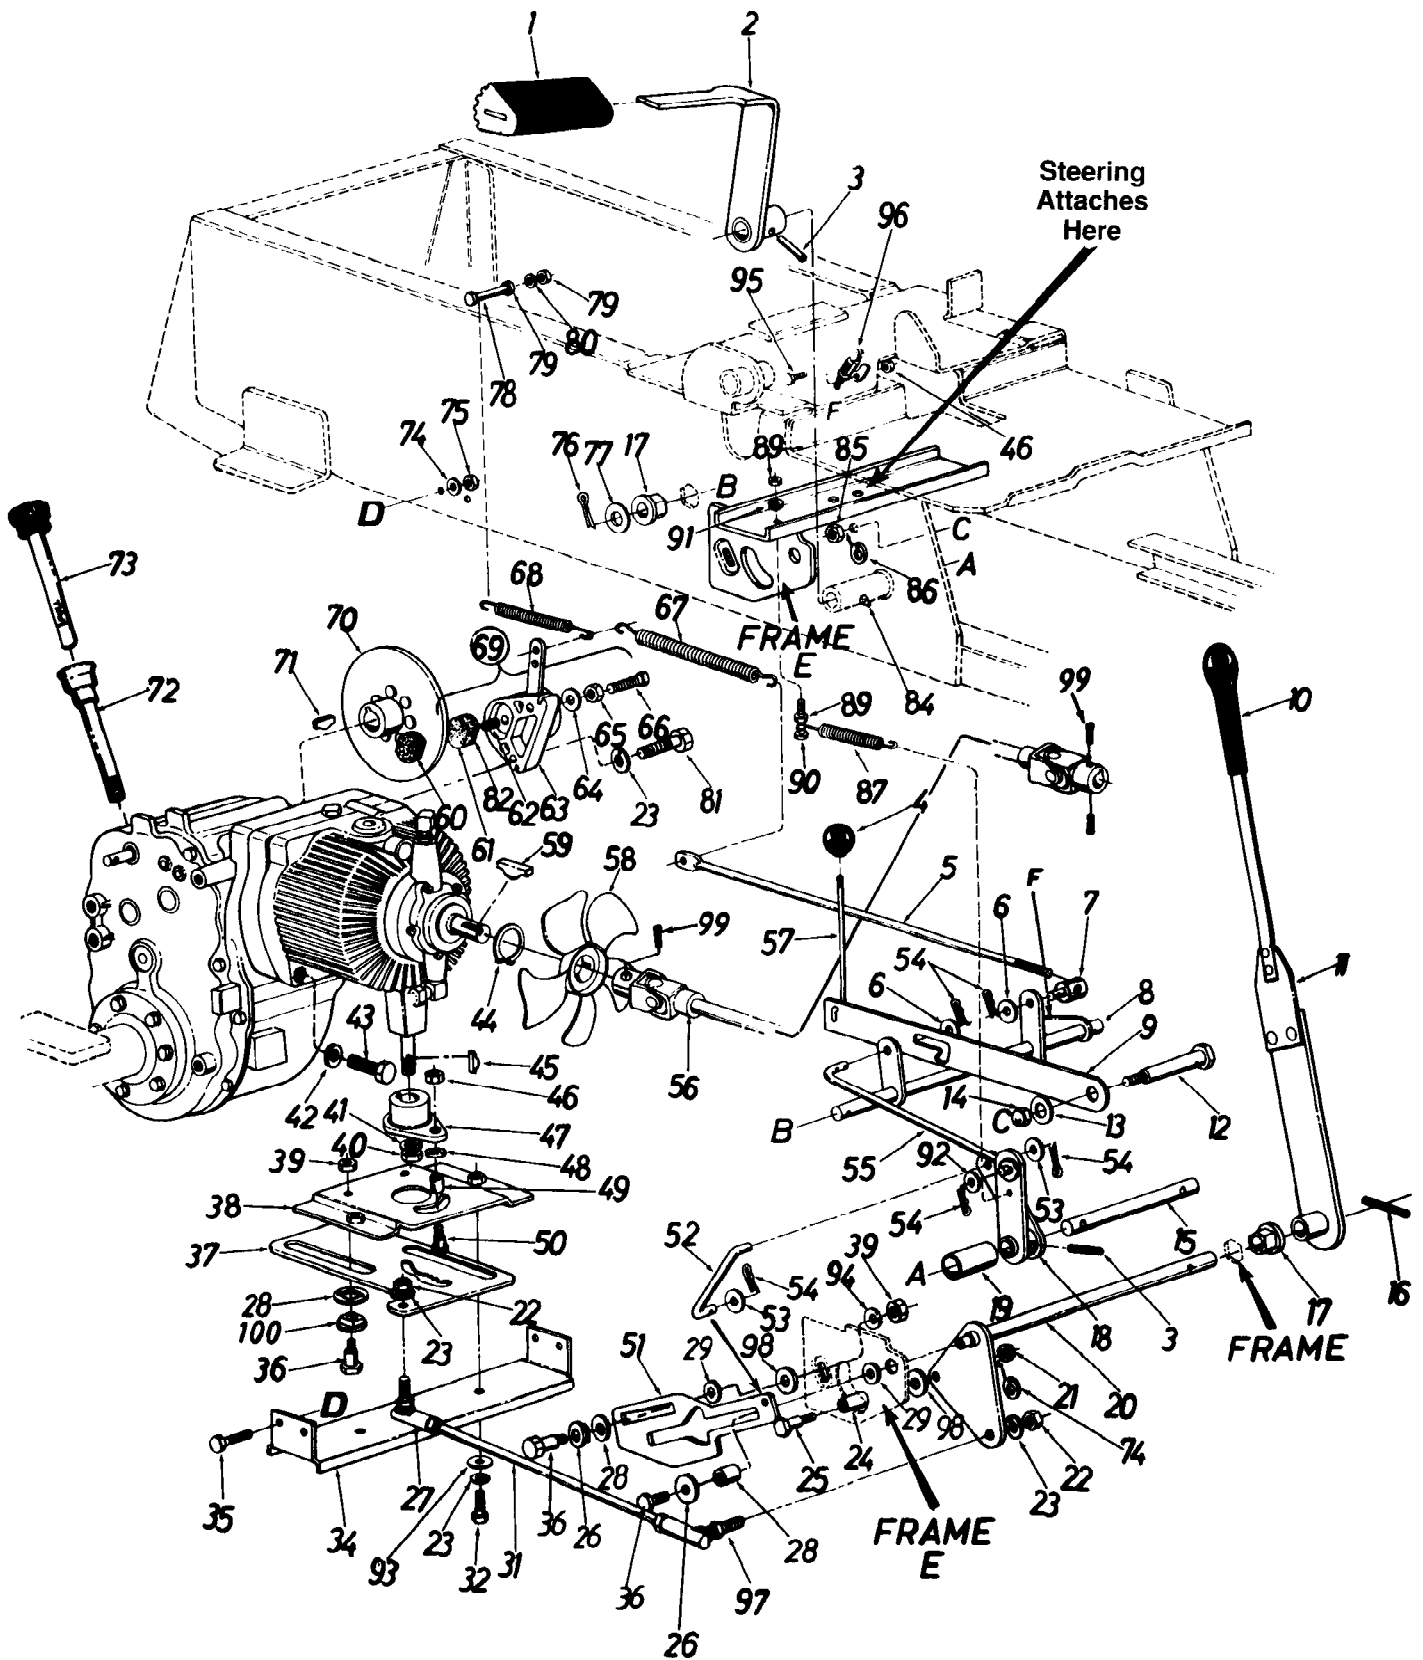

145-992-190 Garden Tractor GT-1855 (1995)
Disc Brake And Fan Assembly

Page 4 of 25

Ref #	Part Number	Qty	S/P/F	Description
1	735-0189	1		Foot Pad
2	13080	1		Foot Pedal Brkt. Ass'y. - R.H.
3	715-0114	1	S/F	Spring Pin Spiral 1/4" Dia. x 1.50" Lg.
4	720-0166	1	/P	Ball Knob - Brake
5	747-0283	1		Brake Rod
6	736-0101	1	S	FI-Wash. .375" I.D. x 1.00" O.D. x .030"
7	711-0198	1	S	Ferrule
8	13548A	1		Brake Transfer Shaft Ass'y.
9	13523	1		Parking Brake Cam
10	720-0223	1		Grip
11	13787	1		Control Arm Ass'y. Comp.
12	738-0186	1		Shld. Bolt .62" Dia. x 2.75" Lg.
13	736-0187	1	/P	FI-Wash. .460" I.D. x 1.24" O.D. x .06"
14	712-0222	1		Push Speed Nut for .625" Dia. Shaft
15	738-0402	1		Brake Pivot Shaft
16	715-0114	1	S/F	Spring Pin Spiral 1/4" Dia. x 1.50" Lg.
17	741-0225	1	S	Hex Flange Brg. Plastic .62" I.D.
18	13505B	1		Brake Lever Ass'y.
19	750-0181	1		Spacer
20	683-0020	1		Control Handle Shaft Ass'y.
21	712-0158	1	S	Hex Cent. L-Nut 5/16-18 Thd.
22	712-0241	1	/P/F	Hex Nut 3/8-24 Thd.
23	736-0169	1	S/F	L-Wash. 3/8" I.D.
24	748-0270	1		Spacer
25	738-0138	1	S	Shoulder Bolt
26	736-0406	1	S	FI-Wash. 7/16" I.D. x 1-3/8" O.D.
27	723-0351	1	S	Ball Joint Ass'y. 3/8-24 Thd. - L.H.
28	750-0915	1		Spacer
29	736-0362	1	/P	FI-Wash. .325" I.D. x 1.25" O.D.
31	747-0365	1	S	Tie Rod
32	710-0216	1	/P/F	Hex Bolt 3/8-16 x .75" Lg.
34	13562	1		Support Channel
35	710-0118	1	S/F	Hex Bolt 5/16-18 x .75" Lg.
36	738-0296	1	S	Shld. Bolt .437" Dia. x .268"
37	13555	1		Cam Plate
38	13557	1		Slide Mtg. Plate Ass'y.
39	712-0158	1	S	Hex Cent. L-Nut 5/16-18 Thd.
40	712-0206	1	S/F	Hex Nut 1/2-13 Thd.
41	736-0921	1	S/F	L-Wash. 1/2" I.D.
42	736-0300	1	S	FI-Wash. .385" I.D. x .87" O.D. x .060"
43	710-0492	1		Socket Hd. Scr. 3/8-16 x 2.75" Lg.
44	716-0123	1		Snap Ring
45	714-0131	1		#5 Hi-Pro Key 1/8" x 5/8" Dia.
46	712-0107	1	S	Hex Cent. L-Nut 1/4-20 Thd.
47	13559	1		Pintle Plate Ass'y.
48	736-0142	1	S	FI-Wash. .281" I.D. x .50" O.D. x .063"
49	741-0154	1		Needle Brg. .31" I.D. x .50" O.D. x .437" Lg.
50	710-0491	1	/P	Shld. Bolt .31" Dia. x .500
51	13556A	1	/P	Neutral Control Slide
52	747-0873	1		Neutral Control Rod
53	736-0264	1	S	FI-Wash. .312" I.D. x .630" O.D. x .063"
54	714-0104	1	S	Hairpin Cotter
55	13702			and Ass'y.