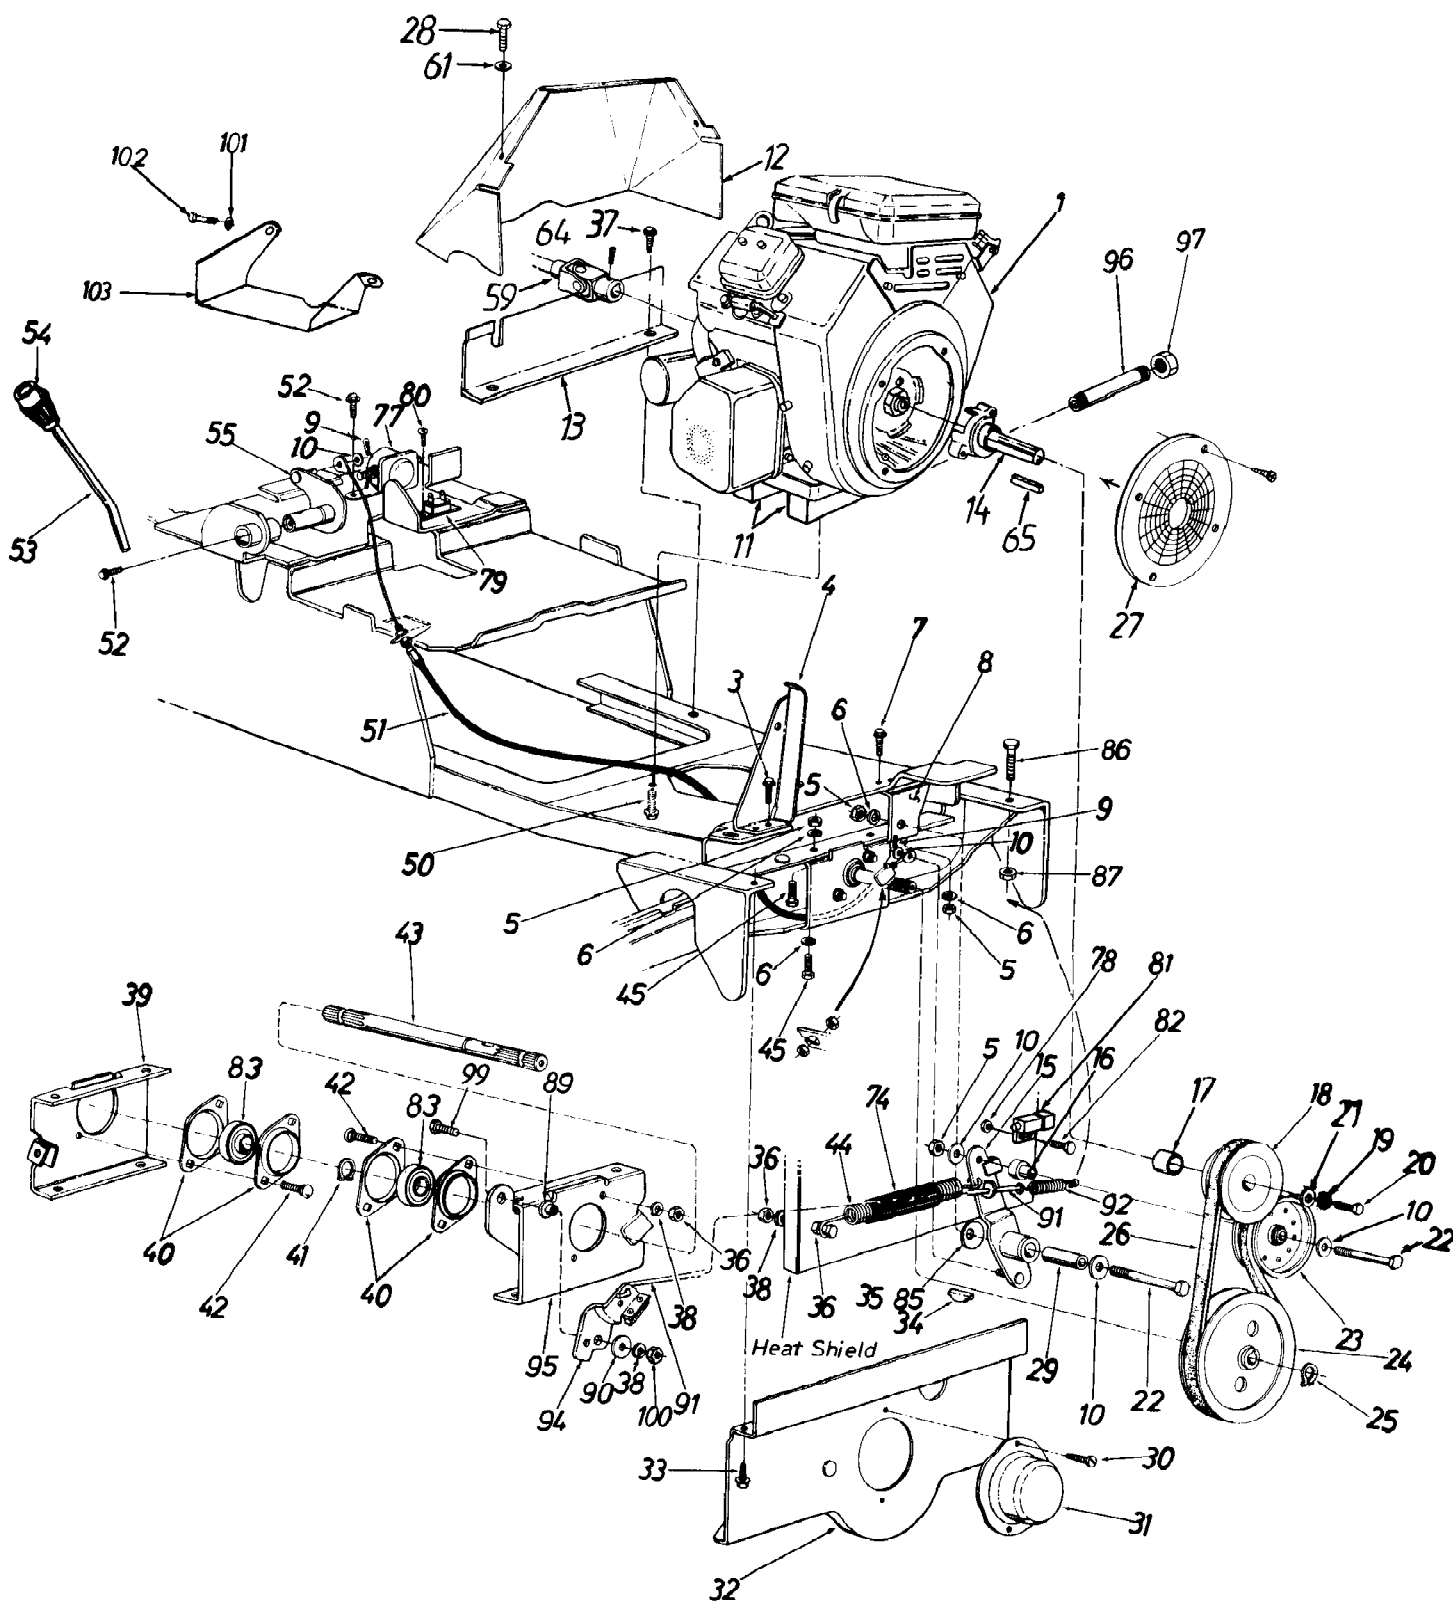

Ref #	Part Number	Qty	S/P/F	Description
56	647-0012	1		Universal Drive Shaft Comp.
57	747-0282	1		Parking Brake Link
58	731-0317	1	S	Fan Ass'y.
59	714-0388	1	S	#61 Hi-Pro Key 3/16 x 5/8" Dia.
60	HU-24-13772	1	S	Lining - Brake
61	HU-24-13772	1	S	Lining - Brake
62	HU-39-13774	1		Actuator Pin
63	HU-39-14232	1		Housing with Lever and Pin
64	HU-20-9764	1		Washer
65	HU-37-13818	1	S	Nut
66	HU-39-13775	1	S	Adjustment Pin
67	732-0260	1	S	Extension Spring .50" O.D. x 6.5" Lg.
68	732-0429A	1	S	Extension Spring (Brake Return)
69	761-0170	1		Disc Brake Ass'y. Comp.
70	761-0142	1	/P	Brake Disc Ass'y.
71	714-0137	1	/P	Hi-Pro Key 3/16 x 3/4" Dia.
72	751-0239	1		Dipstick Tube Ass'y.
73	751-0240	1	S	Dipstick Ass'y.
74	736-0119	1	S/F	L-Wash. 5/16" I.D.
75	712-0267	1	S/F	Hex Nut 5/16-18 Thd.
76	714-0115	1	S/F	Cotter Pin 1/8" Dia. x 1.00" Lg.
77	736-0162	1	/P	FI-Wash. .635" I.D. x 1.00" O.D. x .120" Thk.
78	710-0102	1	S/F	Hex Scr. 1/4-20 x 2.50" Lg.
79	712-0287	1	S/F	Hex Nut 1/4-20 Thd.
80	736-0329	1	S/F	L-Wash. 1/4" I.D.
81	710-0342	1	S/F	Hex Scr. 3/8-16 x 1.25" Lg.
82	HU-25-13808	1	S	Backing Plate
84	737-0280	1	S	Grease Fitting
85	712-0240	1	S/F	Hex Nut 7/16-20 Thd.
86	736-0171	1	S/F	L-Wash. 7/16" I.D.
87	732-0121	1	S	Extension Spring
89	712-0287	1	S/F	Hex Nut 1/4-20 Thd.
90	710-0106	1	/P/F	Hex Bolt 1/4-20 x 1.25" Lg.
91	736-0329	1	S/F	L-Wash. 1/4" I.D.
92	736-0101	1	S	FI-Wash.
93	736-0247	1	/P	FI-Wash. .38" I.D. x 1.25" O.D.
94	736-0242	1	/P	Bell-Wash.
95	710-0289	1	S	Hex Bolt 1/4-20 x 1/2" Lg.
96	725-1657	1	S	Safety Switch
97	723-0156	1	S	Ball Joint Ass'y. 3/8-24 Thd. - R H.
98	736-3081	1		FI-Wash. .32" I.D. x .6" O.D.
99	710-0666	1		Set Screw 5/16-18 x .38" Lg.
100	736-0436	1	S	Thrust Washer