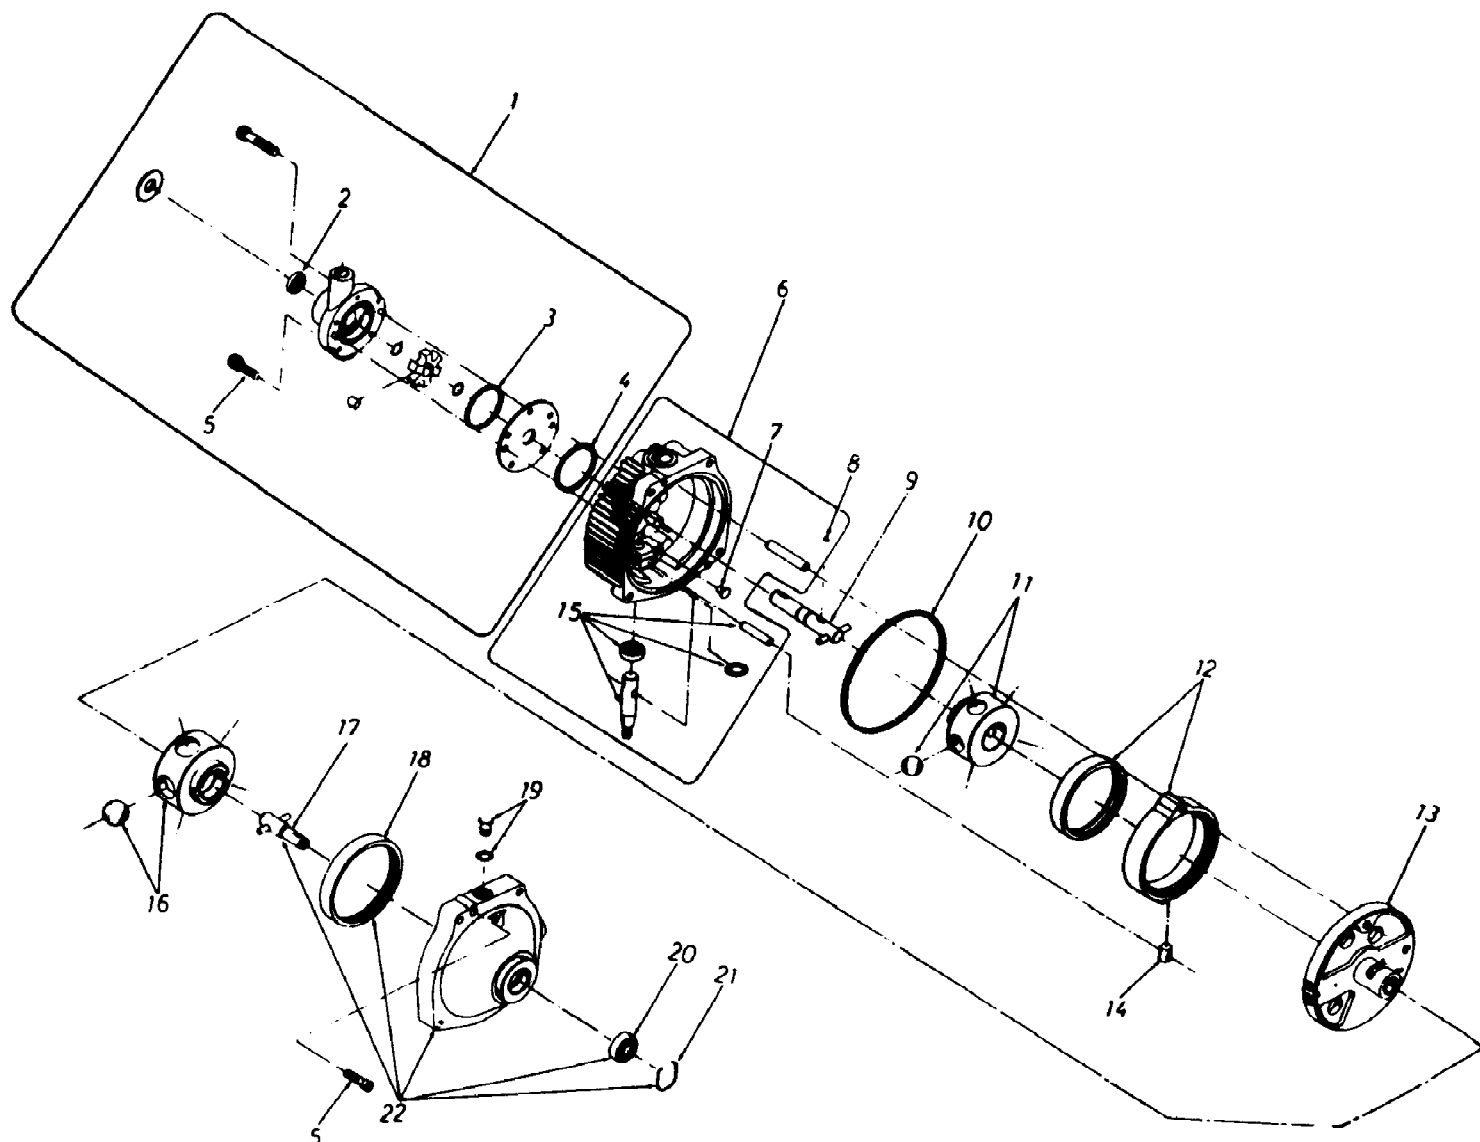

145-992-190 Garden Tractor GT-1855 (1995)
Hydrostatic Transmission

Page 20 of 25

Ref #	Part Number	Qty	S/P/F	Description
1	ET-990045-000	1	/P	Charge Pump Kit
2	ET-092999-000	1	S	Oil Seal
3	ET-008771-036	1		Square Cut Seal Ring .036
4	ET-008771-038	1		Square Cut Seal Ring .038
5	ET-095912-125	1		Socket Head Cap Screw 5/16-18 x 1.25" Long
6	ET-990114-000	1		Cover Subassembly
7	ET-101597-000	1		Button
8	ET-090880-000	1		Drive Pin
9	ET-024129-000	1	/P	Input Shaft Subassembly
10	ET-008771-166	1	/P	Square Cut Seal Ring .166
11	ET-101470-000	1		Pump Rotor - Ball Subassembly
12	ET-101904-000	1		Cam Ring Subassembly
13	ET-101571-000	1		Pintle Subassembly
14	ET-097841-000	1		Cam Ring Insert
15	ET-990136-000	1		Control Shaft Kit
16	ET-101853-000	1		Motor Rotor - Ball Subassembly
17	ET-024608-000	1		Output Shaft Subassembly
18	ET-040525-000	1		Motor Race
19	ET-025090-006	1		"O"-Ring Plug Subassembly
20	ET-097879-000	1		Ball Bearing (Output)
21	ET-091231-000	1		Retaining Ring
22	ET-102583-000	1		Body Subassembly