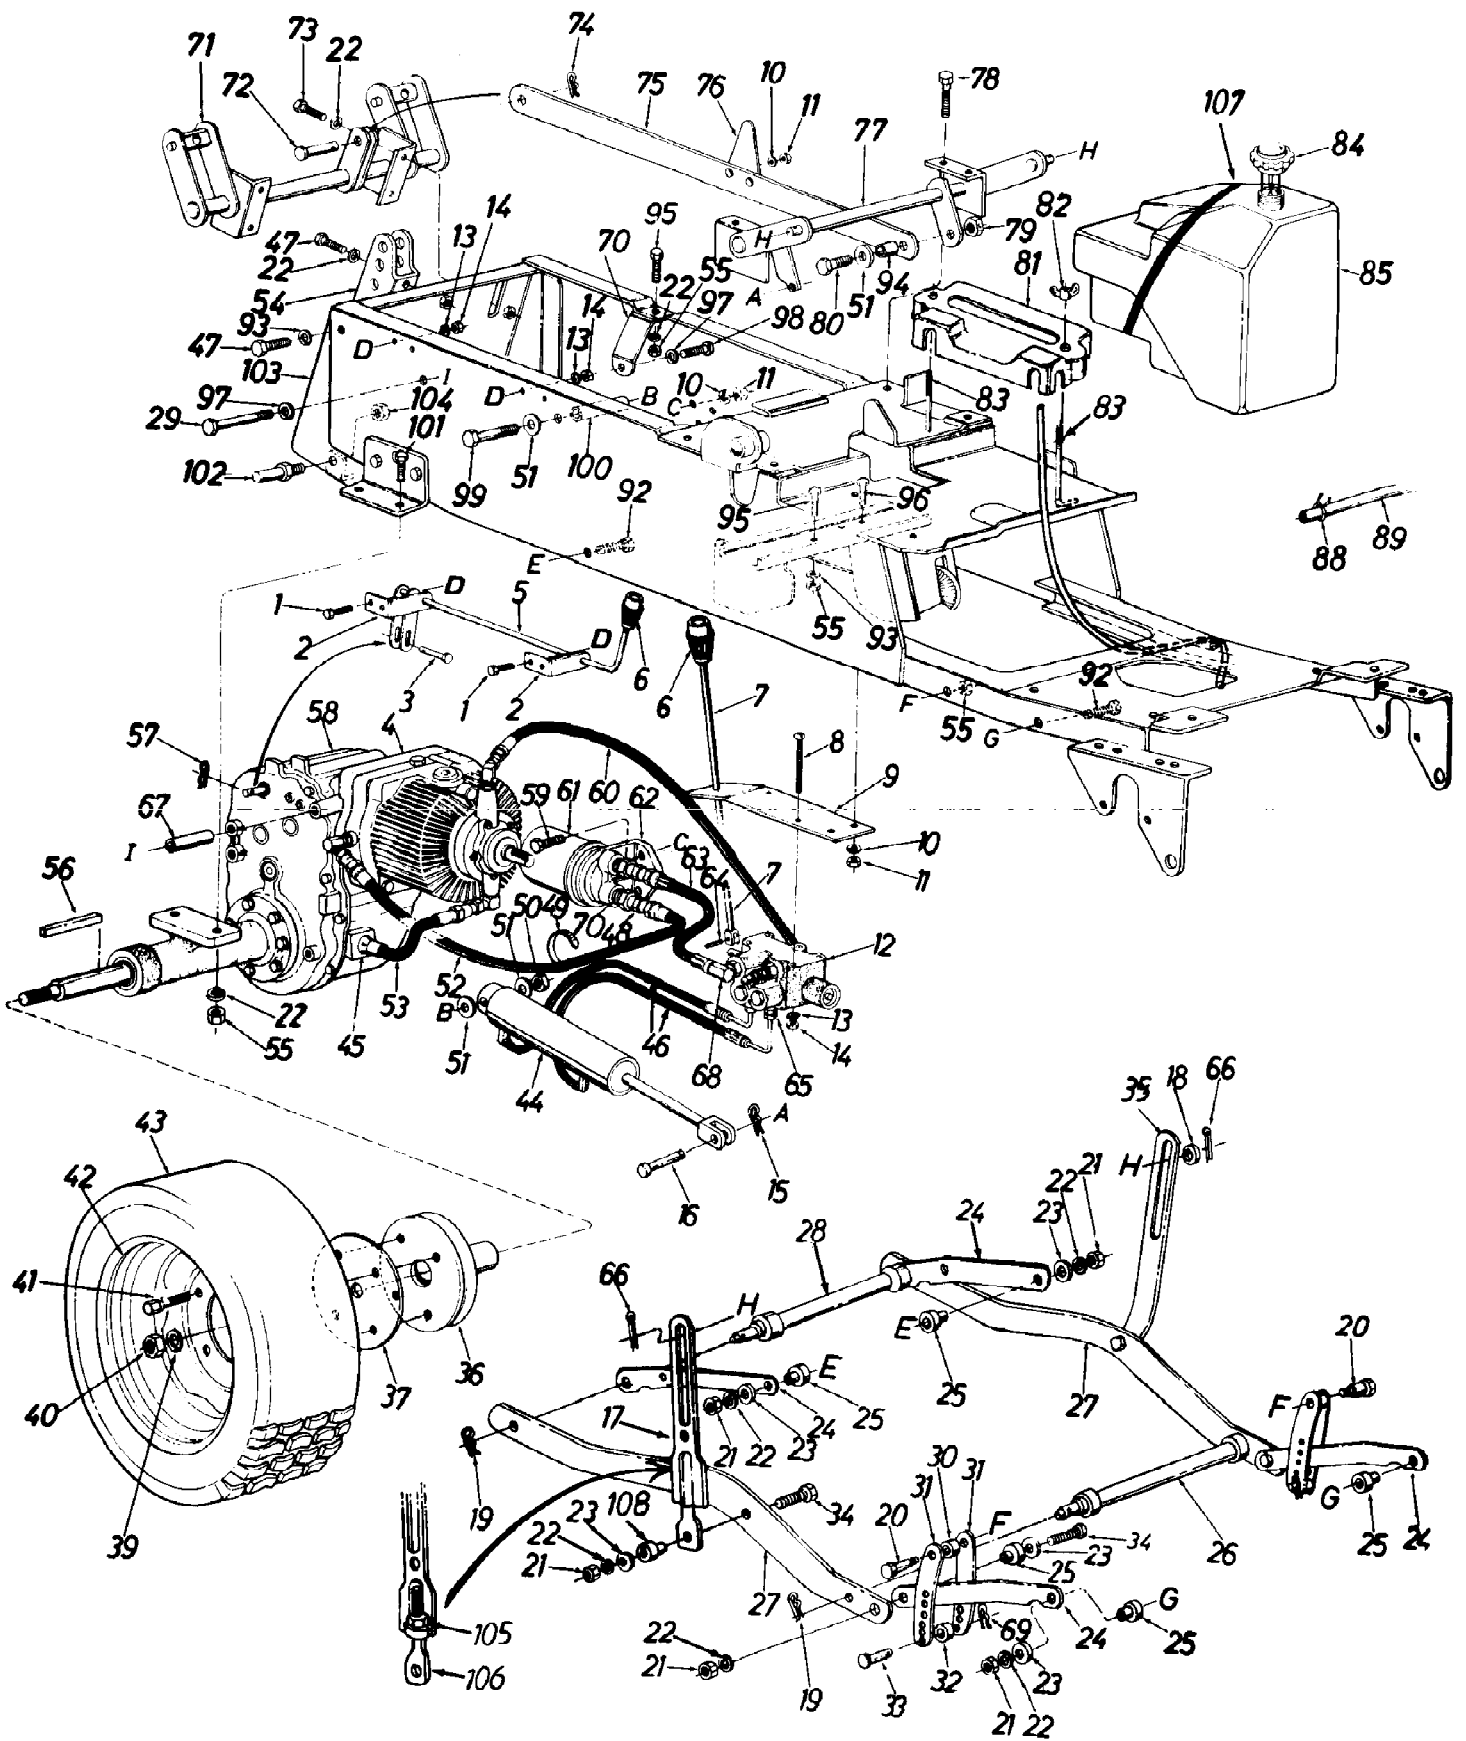

145-992-190 Garden Tractor GT-1855 (1995)
Hydrostatic Pump And Rear Wheel Assembly

Page 16 of 25

Ref #	Part Number	Qty	S/P/F	Description
1	710-0237	1	/P/F	Hex Bolt 1/4-20 x .75" Lg.
2	13524	1	S	Hi-Lo Speed Control Brkt.
3	711-0684	1		Clevis Pin 1/4" Dia.
4	717-0344	1	S	Hydrostatic Pump Comp.
5	13532	1		Hi-Lo Control Handle Ass'y.
6	720-0232	1	S	Shift Knob
7	13531	1		Cylinder Control Handle Ass'y.
8	710-0105	1	F	Truss Mach. Scr.1/4-20 x 3.00" Lg.
9	13534	1		Valve Base Plate
10	736-0119	1	S/F	L-Wash. 5/16" I.D.
11	712-0267	1	S/F	Hex Nut 5/16-18 Thd.
12	727-0200	1	S	Valve Ass'y. Comp.
13	736-0329	1	S/F	L-Wash. 1/4" I.D.
14	712-0287	1	S/F	Hex Nut 1/4-20 Thd.
15	714-0101	1	S	Hairpin Cotter 1/2" Dia.
16	711-0140	1	S	Clevis Pin 1/2" Dia.
17	683-0031	1		Adj. Deck Link
18	736-0156	1	/P	FI-Wash. .62" I.D. x 1.12"
19	714-0147	1		Hairpin Cotter
20	738-0148	1	S	Shld. Bolt .498" Dia. x .66"
21	712-0241	1	/P/F	Hex Nut 3/8-24 Thd.
22	736-0217	1	S	L-Wash. 3/8" I.D. - H.D.
23	736-0258	1	/P	FI-Wash. .38" I.D. x 1.00"
24	13151	1	S	Lift Arm
25	748-0241	1		Shld. Spacer .385" I.D.
26	13729	1		Cross Shaft Ass'y. - Front
27	13139	1	S	Lift Arm Link
28	13728	1		Cross Shaft Ass'y. - Rear
29	710-0490	1	F	Hex Bolt 1/2-13 x 2.75"
30	711-0146	1		Collar .50" I.D. x 1.0"
31	13545	1	S	Index Brkt.
32	711-0242	1	S	Spacer .38" I.D. x 1.0" O.D.
33	711-0173	1	/P	Clevis Pin 3/8" Dia.
34	710-0459	1	S	Hex Bolt 3/8-24 x 1.50" Lg. - Grade 5
35	13570	1	S	Deck Link
36	13572	1		Rear Wheel Hub Ass'y.
37	13574	1	S	Hub Plate
39	736-0364	1	S	L-Wash. 3/4" I.D.
40	712-0288	1	S	Hex Ins. L-Nut 3/4-16 Thd.
41	710-0470	1	S	Wheel Lug Bolt
42	734-0935	1		Rear Wheel Rim Only
43	734-0934	1		Rear Wheel Ass'y. Comp. 27 x 9.50
	734-0397	1		Tire Only 27 x 9.50
	734-0936	1		Air Valve
44	727-0159	1		Hydraulic Cylinder
45	727-0220	1		7/8-14 UNF-2A Thd. 5/8 Tube Fitting
46	727-0219	1		Valve to Cylinder Hose - 20"
47	710-0216	1	/P	Hex Bolt 3/8-16 x .75" Lg. - Grade 5
48	727-0222	1		Bushing Reducer 1/2-14 NPTF to 3/8-18 NPTF
49	726-0178	1	S	Cable Tie
50	712-0922	1	/P	Hex Jam Nut 1/2-20 Thd.