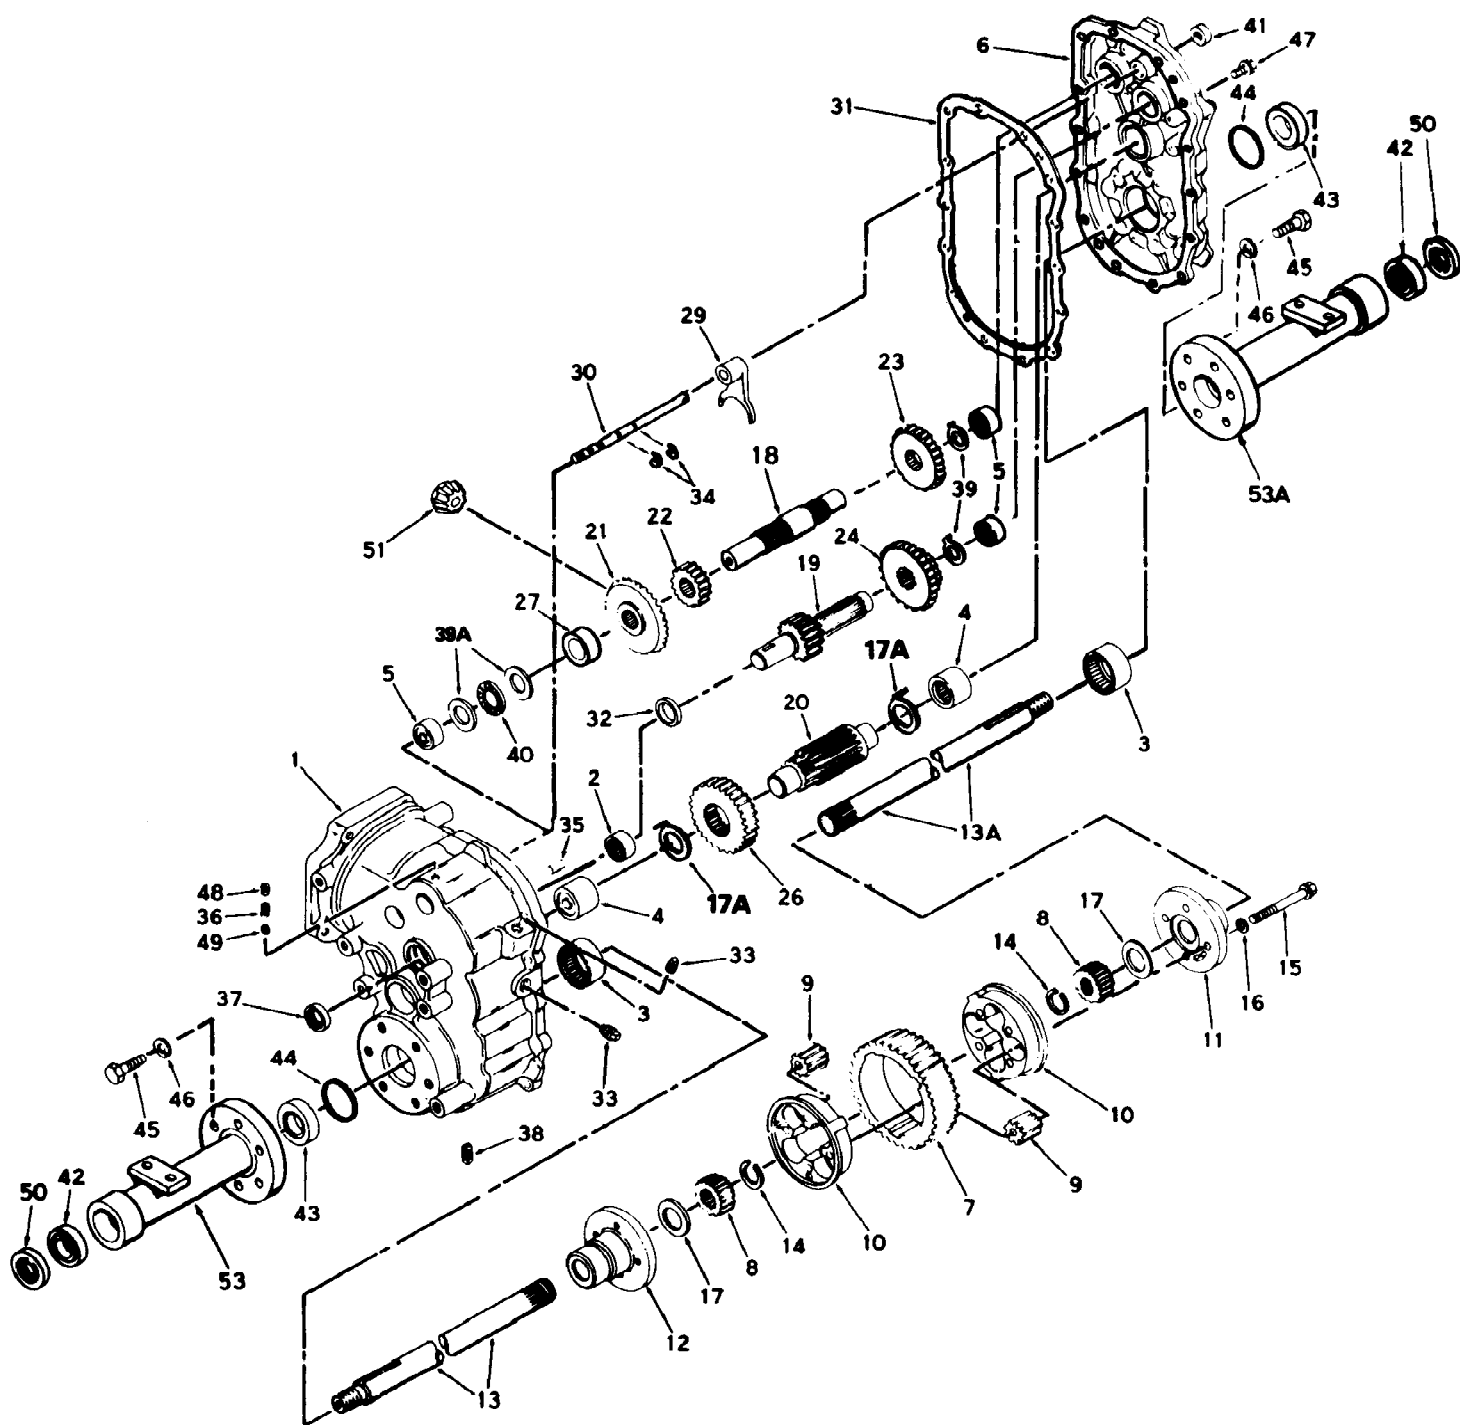

145-992-190 Garden Tractor GT-1855 (1995)
Hydrostatic Pump

Page 13 of 25

Ref #	Part Number	Qty	S/P/F	Description
1	PE-770060A	1		Case Ass'y., Transaxle (Incl. Nos. 2 thru 5)
2	PE-780097	1		Bearing, Needle
3	PE-780098	1		Bearing, Needle
4	PE-780099	1		Bearing, Needle
5	PE-780100	1		Bearing, Needle
6	PE-772065	1		Cover Ass'y., Transaxle (Incl. 3, 4 & 5)
7	PE-778084	1		Gear, Ring
8	PE-778085	1		Gear, Side
9	PE-778086	1		Gear, Pinion
10	PE-786054	1		Core, Body
11	PE-774199	1		Carrier, Differential
12	PE-774200	1		Carrier, Differential
13	PE-774390	1		Axle, (18-17/64" Long)
13A	PE-774389	1		Axle, (15-29/64" Long)
14	PE-792062	1		Ring, Snap
15	PE-792063	1		Screw, Hex Hd. Mach., 3/8-16 x 3-3/8
16	PE-792011	1		Lock Washer, 3/8"
17	PE-780101	1		Washer, Thrust
17A	PE-780156	1		Washer, Thrust
18	PE-776209	1		Shaft, Counter
19	PE-776122	1		Shaft, Brake
20	PE-776120	1		Pinion, Output
21	PE-778087	1		Gear, Bevel (30 Teeth)
22	PE-778088	1		Gear, Spur (16 Teeth)
23	PE-778096	1		Gear, Spur (23 Teeth)
24	PE-778097	1		Gear, Cluster (20 and 27 Teeth)
26	PE-778098	1		Gear, Output (37 Teeth)
27	PE-786094	1		Spacer (55/64" Long)
29	PE-784195	1		Fork, Shift
30	PE-784196	1		Rod, Shift
31	PE-788047	1		Gasket, Case and Cover
32	PE-780005	1		Spacer
33	PE-792010	1		Plug, Pipe
34	PE-792064	1		Ring, Snap
35	PE-786026	1		Pin, Dowel
36	PE-792003	1		Spring
37	PE-788008	1		Seal, Oil
38	PE-792019	1		Plug, Magnetic Drain
39	PE-780045	1		Washer, Thrust
39A		1		UNKNOWN
40	PE-780012	1		Bearing, Thrust
41	PE-788034	1		Seal, Oil
42	PE-780103	1		Bearing, Ball
43	PE-780104	1		Bearing, Thrust
44	PE-788048	1		Seal, Square Cut
45	PE-792065	1		Screw, Hex Hd. Mach., 1/2-13 x 1 1/2
46	PE-792066	1		Lock Washer, 1/2"
47	PE-792067	1		Screw, Hex Hd. Thd. Forming, 5/16-18 x 1
48	PE-792068	1		Screw, Set 1/4-20 x 1/2
49	PE-792004	1		Ball, Steel
50	PE-788049	1		Seal, Oil
51	PE-778093A	1		Pinion, Bevel
53	PE-782061	1		(9-1/4" Long)