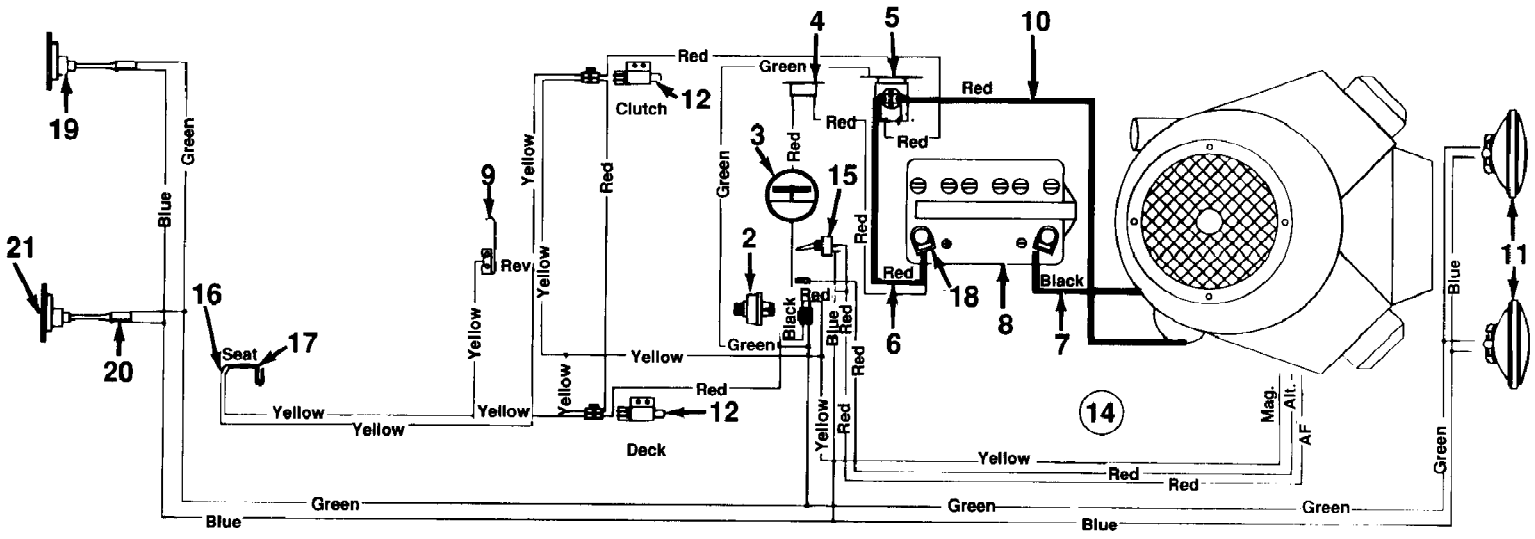

145-992-190 Garden Tractor GT-1855 (1995)
Battery, Switches And Wiring Harness

145-992-190 Garden Tractor GT-1855 (1995)
 Battery, Switches And Wiring Harness

Page 2 of 25

Ref #	Part Number	Qty	S/P/F	Description
?1	725-0201	1	S	Ignition Key (Not shown)
2	725-1396	1	S	Ignition Switch
3	725-3141	1	S	Ammeter
4	725-1382	1	/P	Circuit Breaker 20 Amp
5	725-1426	1	S	Solenoid
6	725-0558	1		Electric Wire
7	725-0994	1	S	Electric Wire
8	725-0453B	1	S	Battery
9	725-1644	1		Spring Switch (Reverse Safety)
10	725-0562	1	S	Electric Wire
11	725-0222	1	S	Headlights
12	725-1657	1	S	Safety Switch (PTO & Clutch)
14	629-0119	1		Wire Harness
15	725-0646	1	S	Light Switch
16	725-1303	1	S	Safety Switch (Seat)
17	725-1439	1		Safety Switch (Seat)
18	725-0662	1	S	Battery Boot
19	725-0612	1	S	Tail light
20	725-1380	1		Tail light Harness
21	725-3020	1	S	Tail light Bulb