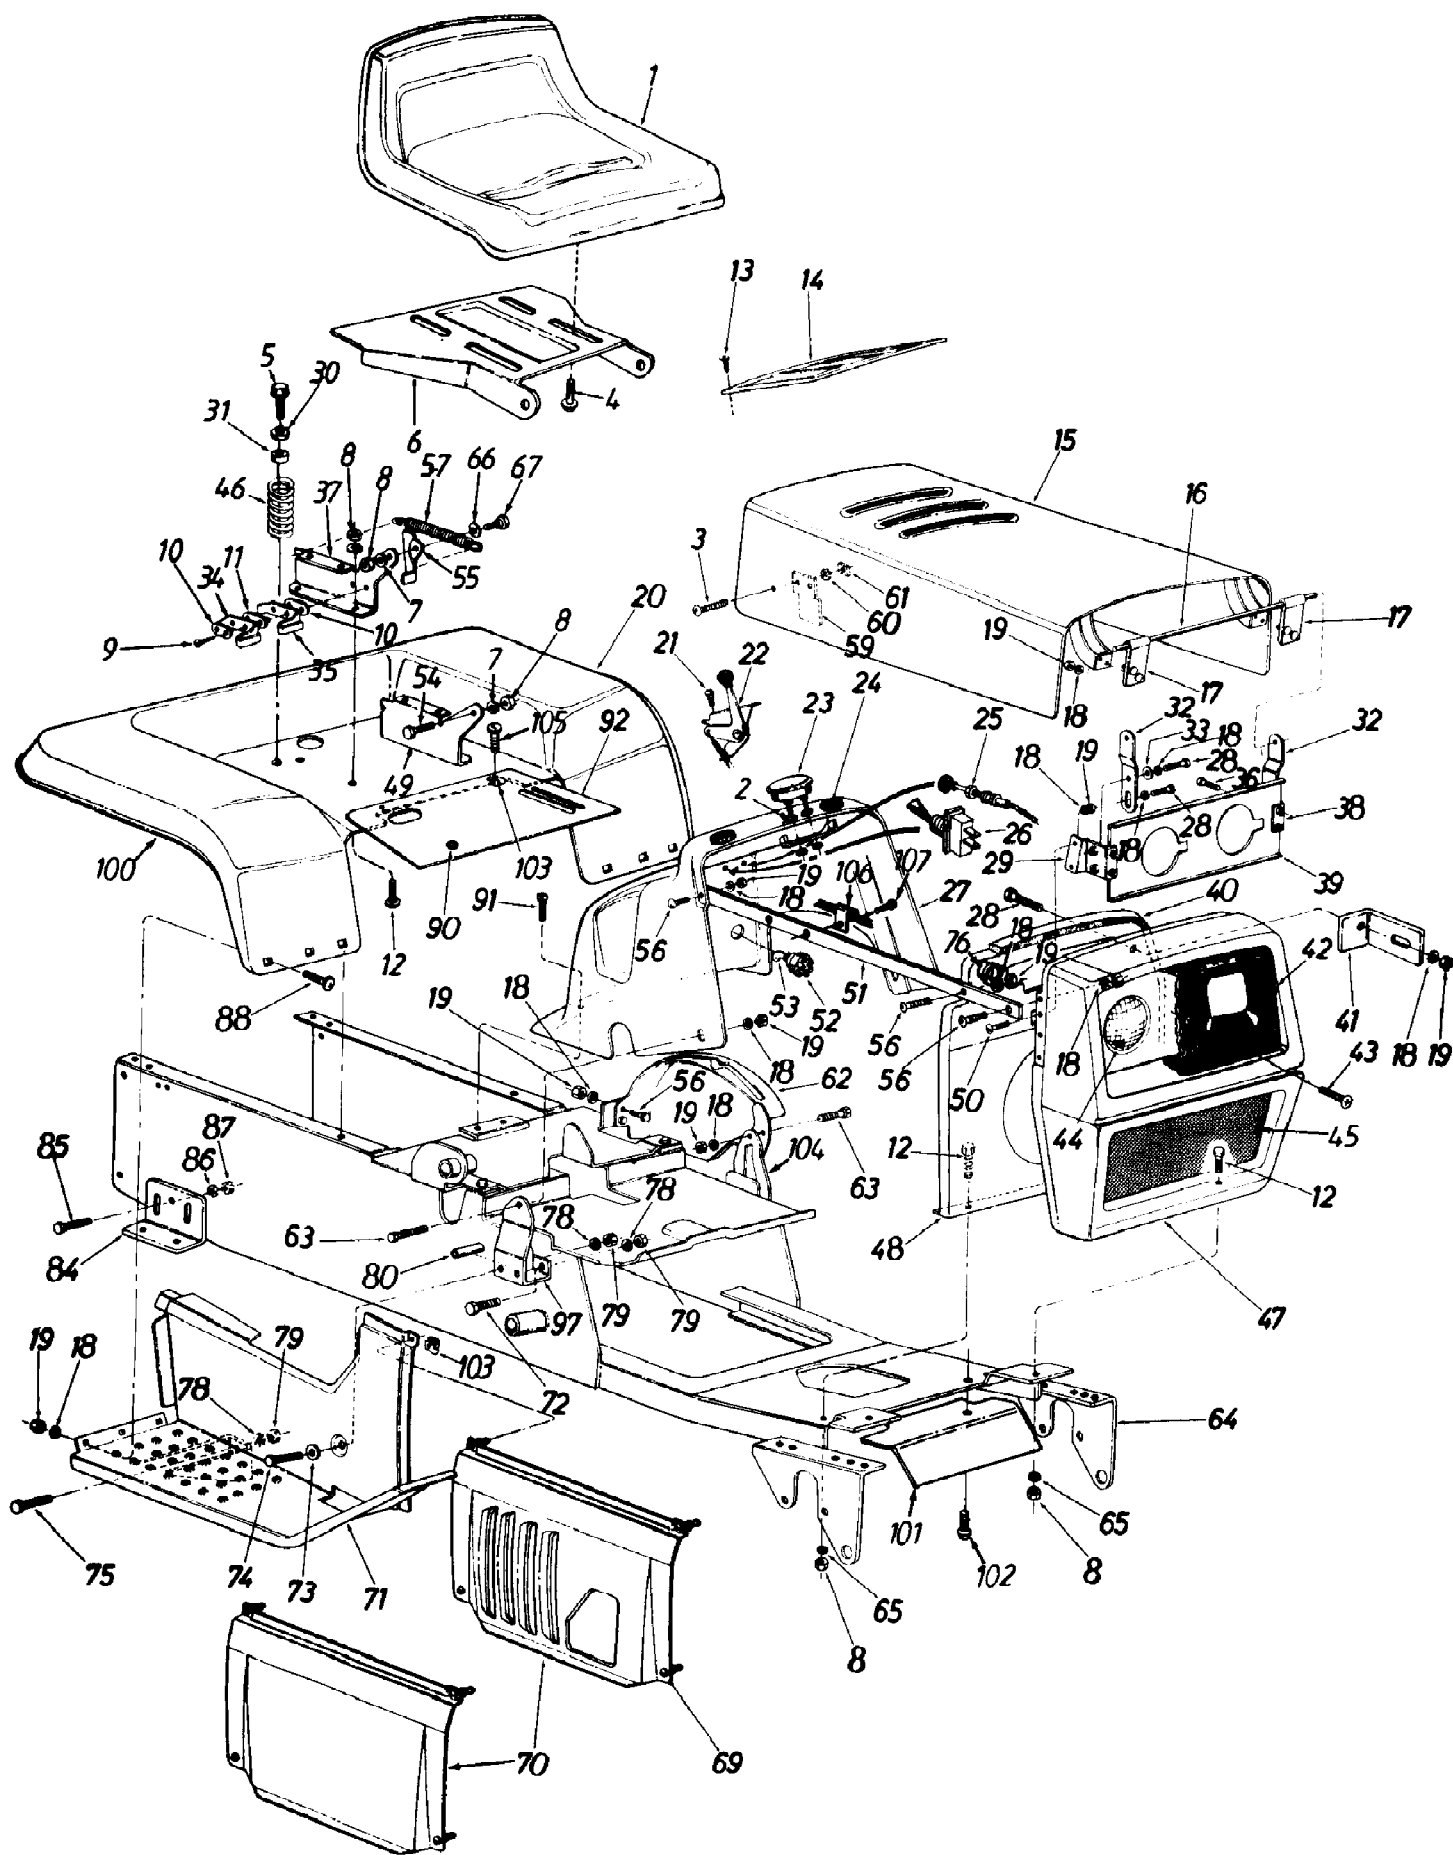

145-992-190 Garden Tractor GT-1855 (1995)
Frame Assembly, Dash And Hood

Page 10 of 25

Ref #	Part Number	Qty	S/P/F	Description
1	757-0370	1	S	Seat Ass'y.
2	736-0722	1	S	L-Wash. .190" I.D.
3	710-0192	1	/P	Truss Hd. Mach. Scr. #10-24 x .38" Lg.
4	710-0623	1	/P	Hex Wash. Hd. Self-Tap Scr. 3/8-16 x .75" Lg.
5	710-1260	1	S	Hex Wash. Hd. Tap Scr. 5/16-18 x .75" Lg.
6	783-0039	1	S	Seat Pivot Bracket
7	736-0119	1	S/F	L-Wash. 5/16" I.D.
8	712-0267	1	S/F	Hex Nut 5/16-18 Thd.
9	710-0227	1	/P	Hex Wash. Hd. AB-Tap Scr. #8 x .5" Lg.
10	726-0279	1		Insulator Plate
11	726-0278	1		Insulator Boss Plate
12	710-0118	1	S/F	Hex Bolt 5/16-18 x .75" Lg.
13	710-0697	1	/P	Self-Tap Oval Hd. Scr. 1/2" Lg.
14	731-0384	1		Dash Panel Cover
15	13472A	1		Hood Ass'y. Code: N notates a new part (not previously existing).
16	747-0231	1		Hinge Rod
17	13581	1		Hood Hinge Ass'y.
18	736-0329	1	S/F	L-Wash. 1/4" I.D.
19	712-0287	1	S/F	Hex Nut 1/4-20 Thd.
20	783-0029	1	S	Rear Fender
	783-0140	1	/P	Fender w/Tail light Hole
21	710-0841	1	/P	FI-C-Sunk Hd. Tap Scr.
22	746-0915	1		Throttle Control
23	725-3141	1	S	Ammeter
24	735-0199A	1	S	Rubber Bumper
25	746-0914	1		Choke Control
26	725-0646	1	S	Light Switch
27	731-0463	1		Dash Panel
28	710-0258	1	S/F	Hex Bolt 1/4-20 x .62" Lg.
29	13689	1		Hood Support Brkt. Ass'y. - R.H.
30	736-0159	1	S	FI-Wash. .344" I.D. x .875"
31	722-0160	1		Bushing
32	13585	1		Hinge Rod Support
33	736-0211	1	S	FI-Wash. .250" I.D. x 1.25" O.D.
34	725-1303	1	S	Safety Switch (Seat)
35	725-1439	1		Safety Switch (Seat)
36	710-0294	1	F	Hex Bolt 1/4-20 x .38" Lg.
37	17950	1	S	Seat Pivot Support Brkt. - R.H.
38	13690	1		Hood Support Brkt. Ass'y. - L.H.
39	13687	1		Head Lamp Retainer
40	722-0136	1		Foam Strip
41	13724	1		Heat Shield Brkt.
42	731-0465	1		Head Lamp Bezel
43	710-0425	1	/P	Truss Mach. Scr. #10-24 x .50" Lg.
44	725-0222	1	S	Head Lamp
45	13730	1		Grille Screen
46	732-3075	1		Compression Spring 4.5" Lg.
47	783-0101	1		Grille
48	783-0110	1		Heat Shield
49	17951	1	S	Seat Pivot Support Brkt. - L.H.
50	710-0286	1	/P/F	Truss Mach. Scr. 1/4-20 x .75" Lg.